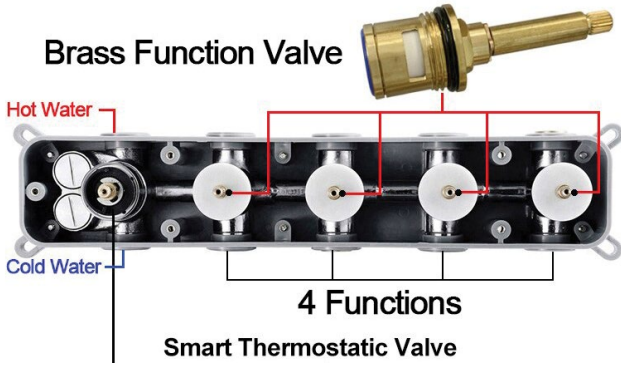

27*15 IN RECESSED CEILING MOUNT LED 4 FUNCTIONS SHOWER SYSTEM SPECIFICATIONS

Shower Head

Shower Head Functions: Rainfall, Waterfall, Bubble, Mist

Shower Panel /Hose Material: 304 Stainless Steel

Showerheads Install: Embedded Ceiling Mounted

Concealed Mixer Install: Wall-Mounted

Water Flow:

Mist: 9L/M; Rain: 15L/M; Waterfall: 15L/M; Bubble: 15L/M

Shower Accessories Material: Brass

LED Light: Need to Connect Power

Shower Hose Length: 1.5M

AC: 90-265V 50/60Hz

All dimensions and specifications are nominal and may vary. Use actual products for accuracy in critical situations.

Shower Mixer

All Function can be used at the same time.

Brass Function Valve

Shower Mixer Connections