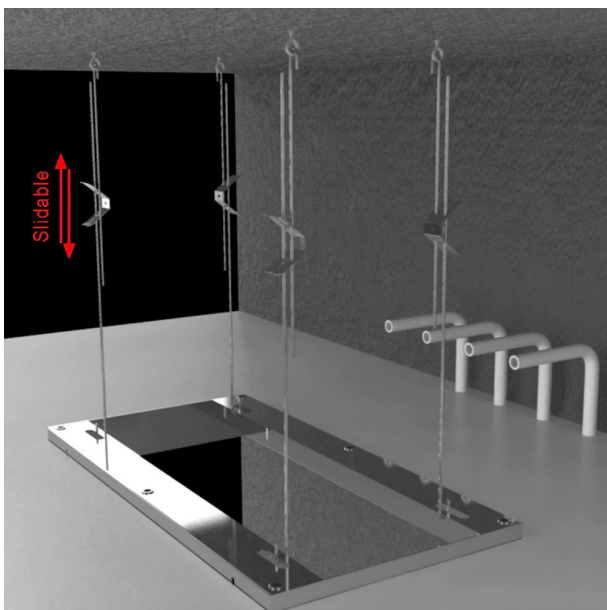

27*15 IN RECESSED CEILING MOUNT LED 4 FUNCTIONS SHOWER SYSTEM SPECIFICATIONS

Shower Head

Shower Head Functions: Rainfall, Waterfall, Bubble, Mist

Shower Panel /Hose Material: 304 Stainless Steel

Showerheads Install: Embedded Ceiling Mounted

Concealed Mixer Install: Wall-Mounted

Water Flow:

Mist: 9L/M; Rain: 15L/M; Waterfall: 15L/M; Bubble: 15L/M

Shower Accessories Material: Brass

LED Light: Need to Connect Power

Shower Hose Length: 1.5M

AC: 90-265V 50/60Hz

All dimensions and specifications are nominal and may vary. Use actual products for accuracy in critical situations.

Shower Mixer

All Function can be used at the same time.

Brass Function Valve

Shower Mixer Connections