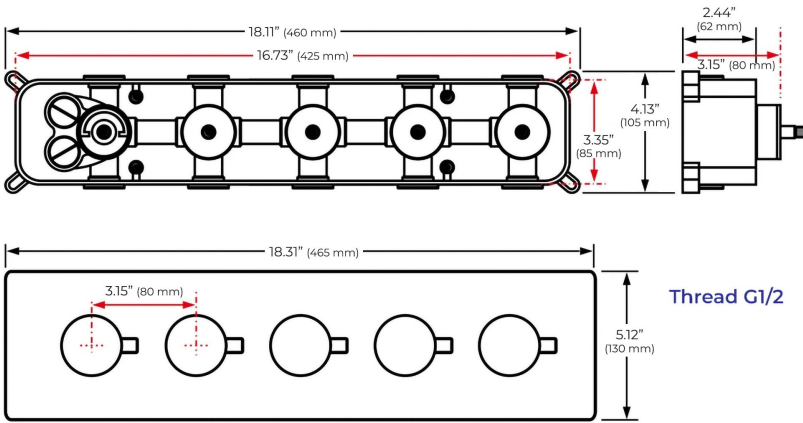

27*15 IN RECESSED CEILING MOUNT LED 4 FUNCTIONS SHOWER SYSTEM SPECIFICATIONS

Shower Head

Shower Head Functions: Rainfall, Waterfall, Bubble, Mist

Shower Panel /Hose Material: 304 Stainless Steel

Showerheads Install: Embedded Ceiling Mounted

Concealed Mixer Install: Wall-Mounted

Water Flow:

Mist: 9L/M; Rain: 15L/M; Waterfall: 15L/M; Bubble: 15L/M

Shower Accessories Material: Brass

LED Light: Need to Connect Power

Shower Hose Length: 1.5M

AC: 90-265V 50/60Hz

All dimensions and specifications are nominal and may vary. Use actual products for accuracy in critical situations.

Shower Mixer

All Function can be used at the same time.

Brass Function Valve

Shower Mixer Connections