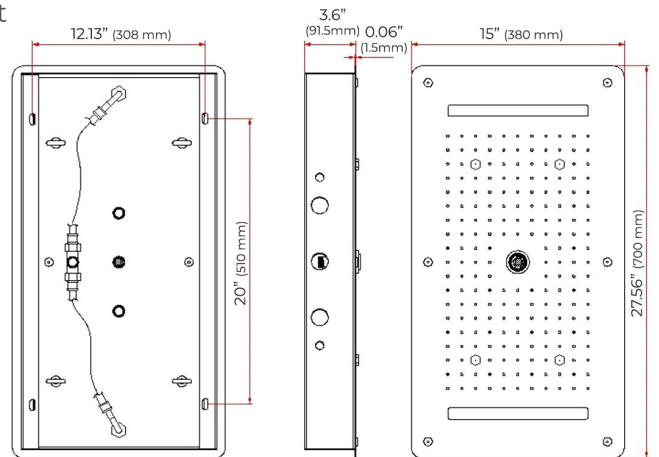

27*15 IN RECESSED CEILING MOUNT LED 4 FUNCTIONS SHOWER SYSTEM SPECIFICATIONS

Shower Head

Shower Head Functions: Rainfall, Waterfall, Bubble, Mist

Shower Panel /Hose Material: 304 Stainless Steel

Showerheads Install: Embedded Ceiling Mounted

Concealed Mixer Install: Wall-Mounted

Water Flow:

Mist: 9L/M; Rain: 15L/M; Waterfall: 15L/M; Bubble: 15L/M

Shower Accessories Material: Brass

LED Light: Need to Connect Power

Shower Hose Length: 1.5M

AC: 90-265V 50/60Hz

All dimensions and specifications are nominal and may vary. Use actual products for accuracy in critical situations.

Shower Mixer

All Function can be used at the same time.

Brass Function Valve

Shower Mixer Connections