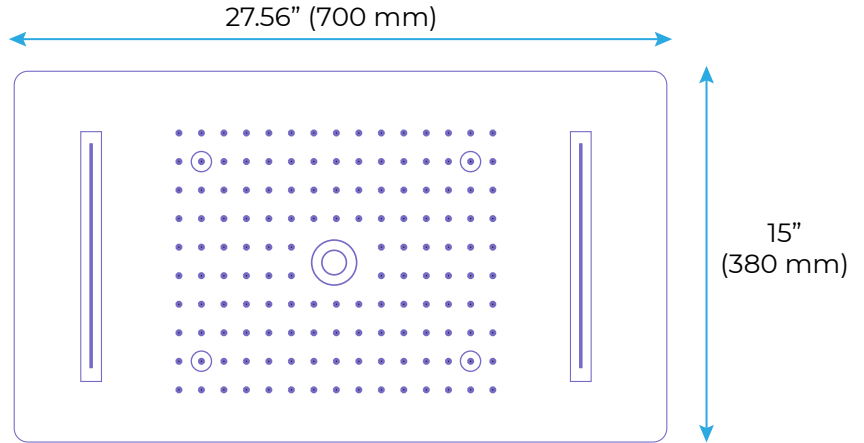

27*15 IN RECESSED CEILING MOUNT LED 4 FUNCTIONS SHOWER SYSTEM SPECIFICATIONS

Shower Head

Shower Head Functions: Rainfall, Waterfall, Bubble, Mist

Shower Panel /Hose Material: 304 Stainless Steel

Showerheads Install: Embedded Ceiling Mounted

Concealed Mixer Install: Wall-Mounted

Water Flow:

Mist: 9L/M; Rain: 15L/M; Waterfall: 15L/M; Bubble: 15L/M

Shower Accessories Material: Brass

LED Light: Need to Connect Power

Shower Hose Length: 1.5M

AC: 90-265V 50/60Hz